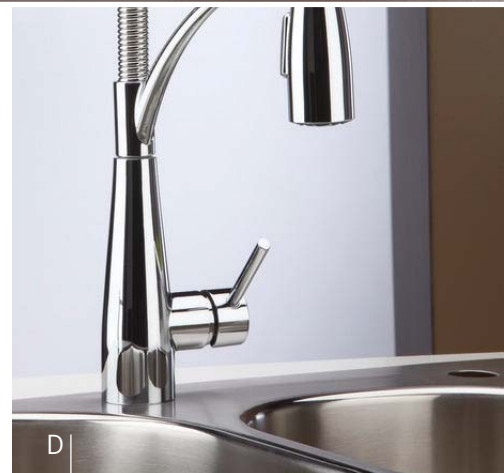

The Mystic, Avado, Harmony, Gourmet and Explore families also offer faucets that would be a perfect match to many of the Pursuit sink styles shown here.

ADA compliant model available.

*“Because the faucet can be seen from a distance, it’s like artwork that either complements or calls attention to my centerpiece.”*

**The Elkay everyday faucet classics are timeless sculptures accenting the canvas of your home.**

LKAV1031CR Avado Faucet. See page 80.

FAUCETS

FAUCETS

**AVADO**

- A** LKAV2031NK Avado Faucet.  
*See page 80.*
- B** LKAV4061CR Avado Faucet.  
*See page 80.*
- C** LK325CR Soap/Lotion Dispenser.  
*See page 80.*

All premium Elkay faucets are constructed with durable ceramic disc cartridges that will provide you with years of maintenance-free operation.

“Forward-only” handles like the one shown in (D) eliminate backsplash interference.